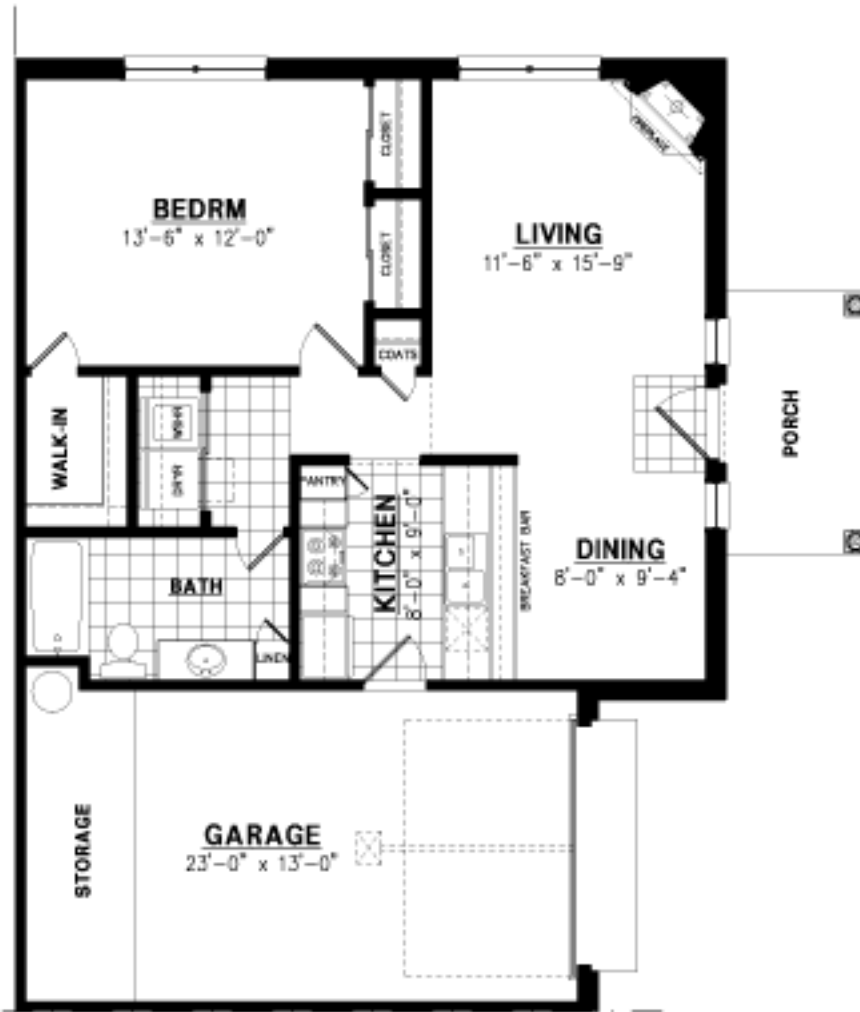

BELLAGIO TERRACE APARTMENTS

Jacksboro Hwy & S.W. Parkway

Wichita Falls, Texas

PLAN - 1 BEDRM-1 BATH-1 CAR

HEATED SPACE:	775.3	sf
GARAGE/STORAGE:	327.1	sf
GROSS FOOTAGE:	1,102.4	sf

These drawings provide layout and room sizes of typical apartment units in the complex. They are intended for informational purposes only.

All dimensions given are approximate, and individual floor plans may vary.