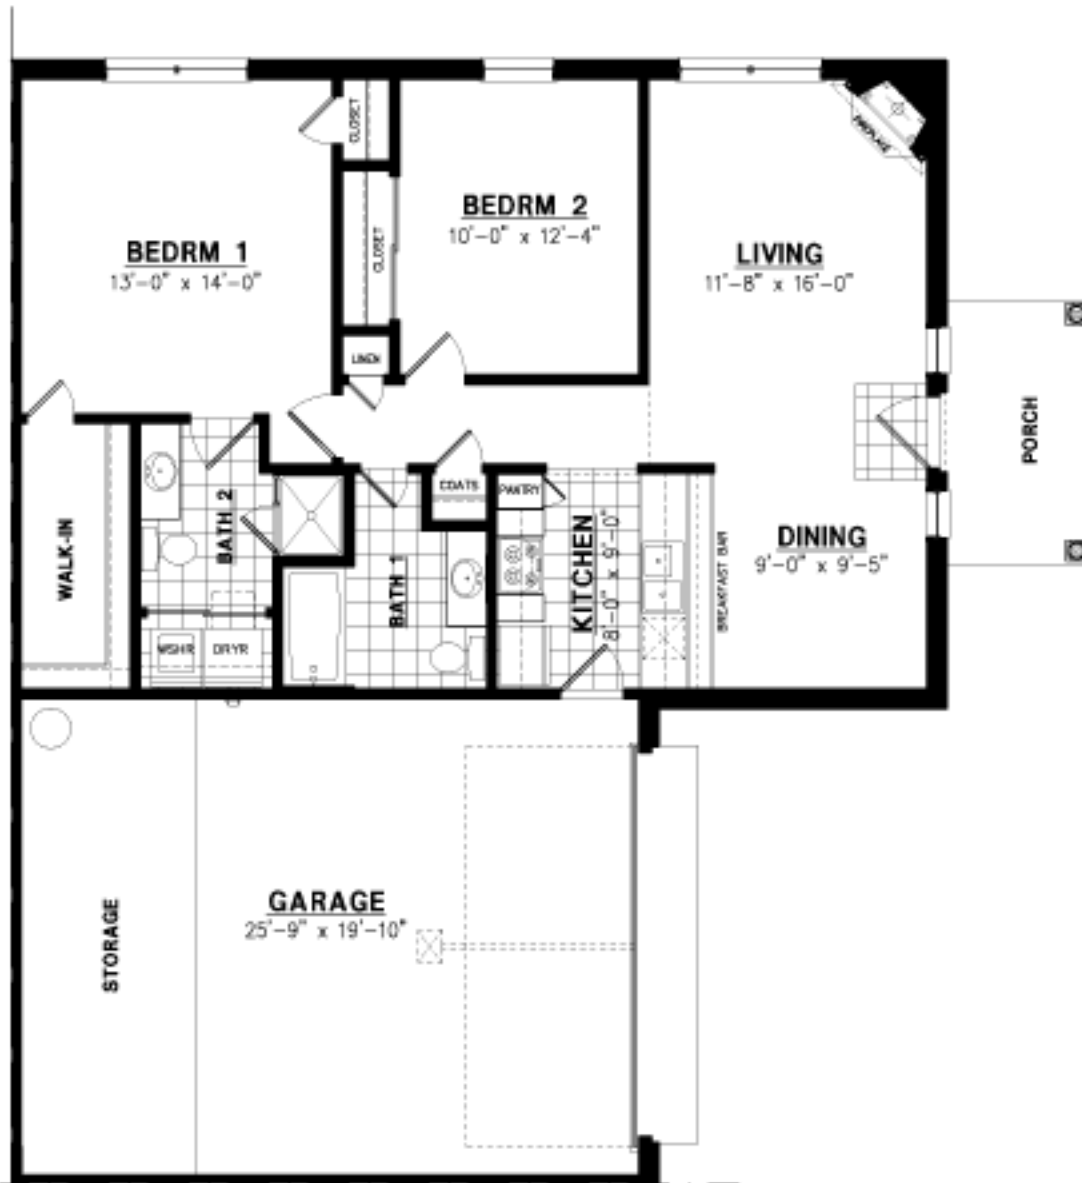

BELLAGIO TERRACE APARTMENTS

Jacksboro Hwy & S.W. Parkway

Wichita Falls, Texas

PLAN - 2 BEDRM-2 BATH-2 CAR

HEATED SPACE: 1,041.0 sf
GARAGE/STORAGE: 545.5 sf
GROSS FOOTAGE: 1,586.5 sf

These drawings provide layout and room sizes of typical apartment units in the complex. They are intended for informational purposes only.

All dimensions given are approximate, and individual floor plans may vary.